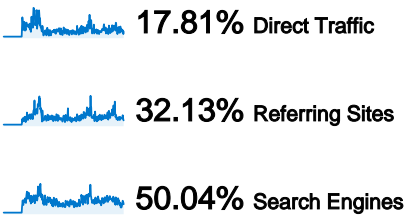

Top Traffic Sources

Sources	Visits	% visits	Keywords	Visits	% visits
google (organic)	20,958	49.51%	kulcskompetenciák	511	2.41%
(direct) ((none))	7,539	17.81%	mobilitási hét	439	2.07%
keret.hu (referral)	5,602	13.23%	kerékpáros kresz	275	1.30%
images.google.hu (referral)	2,363	5.58%	szcili	274	1.29%
64.233.183.104 (referral)	652	1.54%	rajzpályázat	245	1.16%