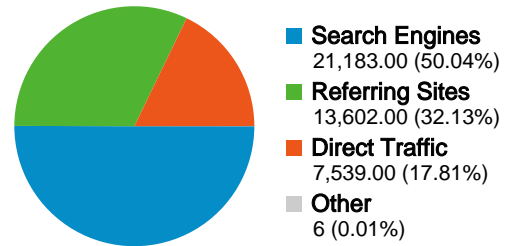

 42,330 Visits

 25,675 Absolute Unique Visitors

 110,217 Pageviews

 2.60 Average Pageviews

 00:02:32 Time on Site

 58.85% Bounce Rate

 60.64% New Visits

Technical Profile

Browser	Visits	% visits	Connection Speed	Visits	% visits
Firefox	18,855	44.54%	DSL	17,165	40.55%
Internet Explorer	18,388	43.44%	Unknown	15,603	36.86%
Opera	4,019	9.49%	Cable	5,005	11.82%
Chrome	606	1.43%	T1	2,820	6.66%
Safari	284	0.67%	Dialup	1,439	3.40%

All traffic sources sent a total of 42,330 visits

Top Traffic Sources

Sources	Visits	% visits	Keywords	Visits	% visits
google (organic)	20,958	49.51%	kulcskompetenciák	511	2.41%
(direct) ((none))	7,539	17.81%	mobilitási hét	439	2.07%
keret.hu (referral)	5,602	13.23%	kerékpáros kresz	275	1.30%
images.google.hu (referral)	2,363	5.58%	szcili	274	1.29%
64.233.183.104 (referral)	652	1.54%	rajzpályázat	245	1.16%

42,330 visits came from 71 countries/territories

Site Usage

Visits	Pages/Visit	Avg. Time on Site	% New Visits	Bounce Rate	
42,330 % of Site Total: 100.00%	2.60 Site Avg: 2.60 (0.00%)	00:02:32 Site Avg: 00:02:32 (0.00%)	60.67% Site Avg: 60.64% (0.04%)	58.85% Site Avg: 58.85% (0.00%)	
Country/Territory	Visits	Pages/Visit	Avg. Time on Site	% New Visits	Bounce Rate
Hungary	39,806	2.62	00:02:36	59.53%	58.35%
Romania	545	1.58	00:00:52	92.48%	77.43%
Germany	312	3.40	00:02:00	66.67%	57.05%
Slovakia	312	1.79	00:00:44	92.31%	70.83%
United States	246	1.93	00:01:19	67.48%	70.33%
United Kingdom	146	2.42	00:01:34	91.10%	66.44%
Slovenia	133	3.76	00:04:44	16.54%	41.35%
(not set)	127	2.17	00:01:07	54.33%	59.84%
Austria	74	2.35	00:01:30	87.84%	68.92%
Netherlands	72	2.10	00:01:32	76.39%	65.28%