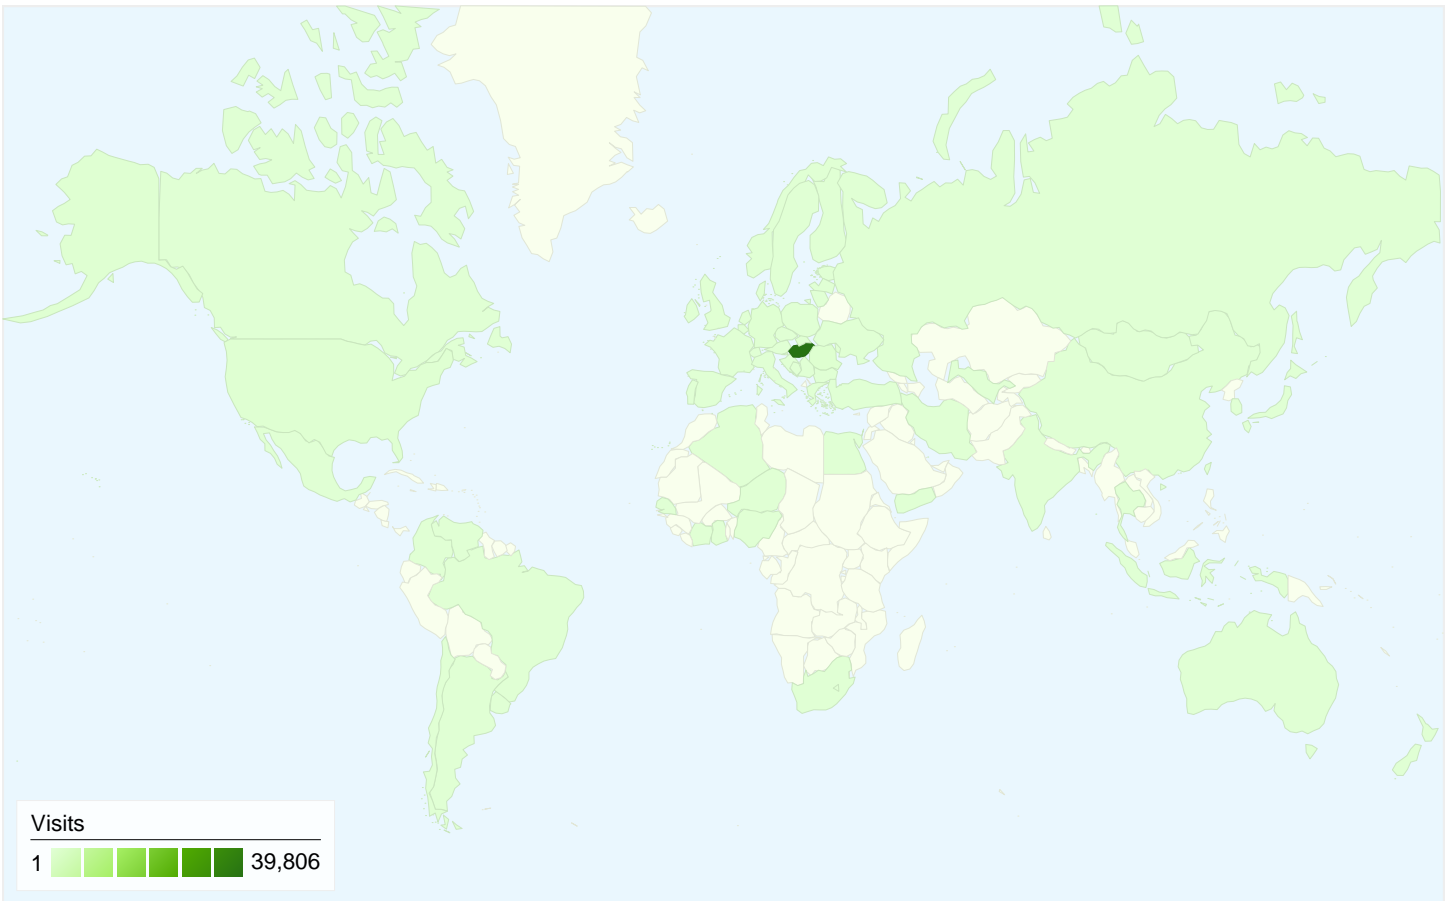

Visitors
25,675

Map Overlay world

Traffic Sources Overview

- **Search Engines**
21,183.00 (50.04%)
- **Referring Sites**
13,602.00 (32.13%)
- **Direct Traffic**
7,539.00 (17.81%)
- **Other**
6 (0.01%)

Content Overview

Browser	Visits	% visits	Connection Speed	Visits	% visits
Firefox	18,855	44.54%	DSL	17,165	40.55%
Internet Explorer	18,388	43.44%	Unknown	15,603	36.86%
Opera	4,019	9.49%	Cable	5,005	11.82%
Chrome	606	1.43%	T1	2,820	6.66%
Safari	284	0.67%	Dialup	1,439	3.40%

All traffic sources sent a total of 42,330 visits

Top Traffic Sources

Sources	Visits	% visits	Keywords	Visits	% visits
google (organic)	20,958	49.51%	kulcskompetenciák	511	2.41%
(direct) ((none))	7,539	17.81%	mobilitási hét	439	2.07%
keret.hu (referral)	5,602	13.23%	kerékpáros kresz	275	1.30%
images.google.hu (referral)	2,363	5.58%	szcili	274	1.29%
64.233.183.104 (referral)	652	1.54%	rajzpályázat	245	1.16%

42,330 visits came from 71 countries/territories

Site Usage

Visits	Pages/Visit	Avg. Time on Site	% New Visits	Bounce Rate	
42,330 % of Site Total: 100.00%	2.60 Site Avg: 2.60 (0.00%)	00:02:32 Site Avg: 00:02:32 (0.00%)	60.67% Site Avg: 60.64% (0.04%)	58.85% Site Avg: 58.85% (0.00%)	
Country/Territory	Visits	Pages/Visit	Avg. Time on Site	% New Visits	Bounce Rate
Hungary	39,806	2.62	00:02:36	59.53%	58.35%
Romania	545	1.58	00:00:52	92.48%	77.43%
Germany	312	3.40	00:02:00	66.67%	57.05%
Slovakia	312	1.79	00:00:44	92.31%	70.83%
United States	246	1.93	00:01:19	67.48%	70.33%
United Kingdom	146	2.42	00:01:34	91.10%	66.44%
Slovenia	133	3.76	00:04:44	16.54%	41.35%
(not set)	127	2.17	00:01:07	54.33%	59.84%
Austria	74	2.35	00:01:30	87.84%	68.92%
Netherlands	72	2.10	00:01:32	76.39%	65.28%