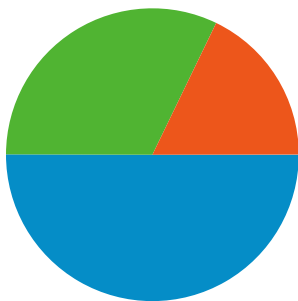

Site Usage

 **42,330** Visits

 **58.85%** Bounce Rate

 **110,217** Pageviews

 **00:02:32** Avg. Time on Site

 **2.60** Pages/Visit

 **60.64%** % New Visits

Visitors Overview

Visitors
25,675

Map Overlay world

Traffic Sources Overview

- **Search Engines**
21,183.00 (50.04%)
- **Referring Sites**
13,602.00 (32.13%)
- **Direct Traffic**
7,539.00 (17.81%)
- **Other**
6 (0.01%)

Content Overview

All traffic sources sent a total of 42,330 visits

Top Traffic Sources

Sources	Visits	% visits	Keywords	Visits	% visits
google (organic)	20,958	49.51%	kulcskompetenciák	511	2.41%
(direct) ((none))	7,539	17.81%	mobilitási hét	439	2.07%
keret.hu (referral)	5,602	13.23%	kerékpáros kresz	275	1.30%
images.google.hu (referral)	2,363	5.58%	szcili	274	1.29%
64.233.183.104 (referral)	652	1.54%	rajzpályázat	245	1.16%

42,330 visits came from 71 countries/territories

Site Usage

Visits	Pages/Visit	Avg. Time on Site	% New Visits	Bounce Rate	
42,330 % of Site Total: 100.00%	2.60 Site Avg: 2.60 (0.00%)	00:02:32 Site Avg: 00:02:32 (0.00%)	60.67% Site Avg: 60.64% (0.04%)	58.85% Site Avg: 58.85% (0.00%)	
Country/Territory	Visits	Pages/Visit	Avg. Time on Site	% New Visits	Bounce Rate
Hungary	39,806	2.62	00:02:36	59.53%	58.35%
Romania	545	1.58	00:00:52	92.48%	77.43%
Germany	312	3.40	00:02:00	66.67%	57.05%
Slovakia	312	1.79	00:00:44	92.31%	70.83%
United States	246	1.93	00:01:19	67.48%	70.33%
United Kingdom	146	2.42	00:01:34	91.10%	66.44%
Slovenia	133	3.76	00:04:44	16.54%	41.35%
(not set)	127	2.17	00:01:07	54.33%	59.84%
Austria	74	2.35	00:01:30	87.84%	68.92%
Netherlands	72	2.10	00:01:32	76.39%	65.28%