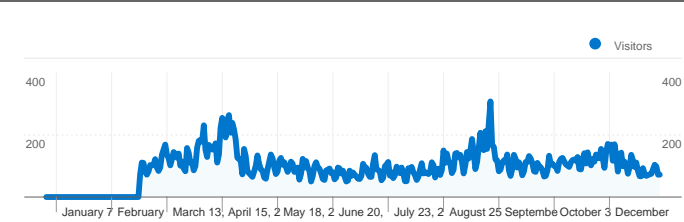

Site Usage

 **42,330** Visits

 **58.85%** Bounce Rate

 **110,217** Pageviews

 **00:02:32** Avg. Time on Site

 **2.60** Pages/Visit

 **60.64%** % New Visits

Visitors Overview

 42,330 Visits

 25,675 Absolute Unique Visitors

 110,217 Pageviews

 2.60 Average Pageviews

 00:02:32 Time on Site

 58.85% Bounce Rate

 60.64% New Visits

Technical Profile

All traffic sources sent a total of 42,330 visits

Top Traffic Sources

Sources	Visits	% visits	Keywords	Visits	% visits
google (organic)	20,958	49.51%	kulcskompetenciák	511	2.41%
(direct) ((none))	7,539	17.81%	mobilitási hét	439	2.07%
keret.hu (referral)	5,602	13.23%	kerékpáros kresz	275	1.30%
images.google.hu (referral)	2,363	5.58%	szcili	274	1.29%
64.233.183.104 (referral)	652	1.54%	rajzpályázat	245	1.16%

42,330 visits came from 71 countries/territories

Site Usage

Visits	Pages/Visit	Avg. Time on Site	% New Visits	Bounce Rate	
42,330 % of Site Total: 100.00%	2.60 Site Avg: 2.60 (0.00%)	00:02:32 Site Avg: 00:02:32 (0.00%)	60.67% Site Avg: 60.64% (0.04%)	58.85% Site Avg: 58.85% (0.00%)	
Country/Territory	Visits	Pages/Visit	Avg. Time on Site	% New Visits	Bounce Rate
Hungary	39,806	2.62	00:02:36	59.53%	58.35%
Romania	545	1.58	00:00:52	92.48%	77.43%
Germany	312	3.40	00:02:00	66.67%	57.05%
Slovakia	312	1.79	00:00:44	92.31%	70.83%
United States	246	1.93	00:01:19	67.48%	70.33%
United Kingdom	146	2.42	00:01:34	91.10%	66.44%
Slovenia	133	3.76	00:04:44	16.54%	41.35%
(not set)	127	2.17	00:01:07	54.33%	59.84%
Austria	74	2.35	00:01:30	87.84%	68.92%
Netherlands	72	2.10	00:01:32	76.39%	65.28%