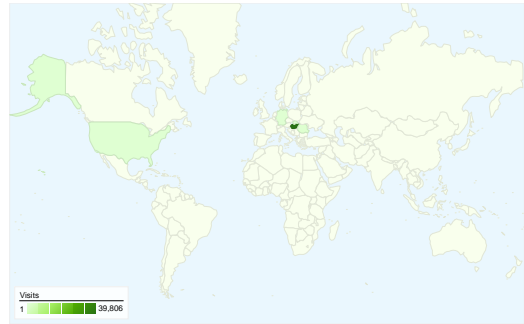

Site Usage

 **42,330** Visits

 **58.85%** Bounce Rate

 **110,217** Pageviews

 **00:02:32** Avg. Time on Site

 **2.60** Pages/Visit

 **60.64%** % New Visits

Visitors Overview

Visitors
25,675

Map Overlay world

Traffic Sources Overview

- **Search Engines**
21,183.00 (50.04%)
- **Referring Sites**
13,602.00 (32.13%)
- **Direct Traffic**
7,539.00 (17.81%)
- **Other**
6 (0.01%)

Content Overview

All traffic sources sent a total of 42,330 visits

Top Traffic Sources

Sources	Visits	% visits	Keywords	Visits	% visits
google (organic)	20,958	49.51%	kulcskompetenciák	511	2.41%
(direct) ((none))	7,539	17.81%	mobilitási hét	439	2.07%
keret.hu (referral)	5,602	13.23%	kerékpáros kresz	275	1.30%
images.google.hu (referral)	2,363	5.58%	szcili	274	1.29%
64.233.183.104 (referral)	652	1.54%	rajzpályázat	245	1.16%

42,330 visits came from 71 countries/territories

Site Usage

Visits	Pages/Visit	Avg. Time on Site	% New Visits	Bounce Rate	
42,330 % of Site Total: 100.00%	2.60 Site Avg: 2.60 (0.00%)	00:02:32 Site Avg: 00:02:32 (0.00%)	60.67% Site Avg: 60.64% (0.04%)	58.85% Site Avg: 58.85% (0.00%)	
Country/Territory	Visits	Pages/Visit	Avg. Time on Site	% New Visits	Bounce Rate
Hungary	39,806	2.62	00:02:36	59.53%	58.35%
Romania	545	1.58	00:00:52	92.48%	77.43%
Germany	312	3.40	00:02:00	66.67%	57.05%
Slovakia	312	1.79	00:00:44	92.31%	70.83%
United States	246	1.93	00:01:19	67.48%	70.33%
United Kingdom	146	2.42	00:01:34	91.10%	66.44%
Slovenia	133	3.76	00:04:44	16.54%	41.35%
(not set)	127	2.17	00:01:07	54.33%	59.84%
Austria	74	2.35	00:01:30	87.84%	68.92%
Netherlands	72	2.10	00:01:32	76.39%	65.28%