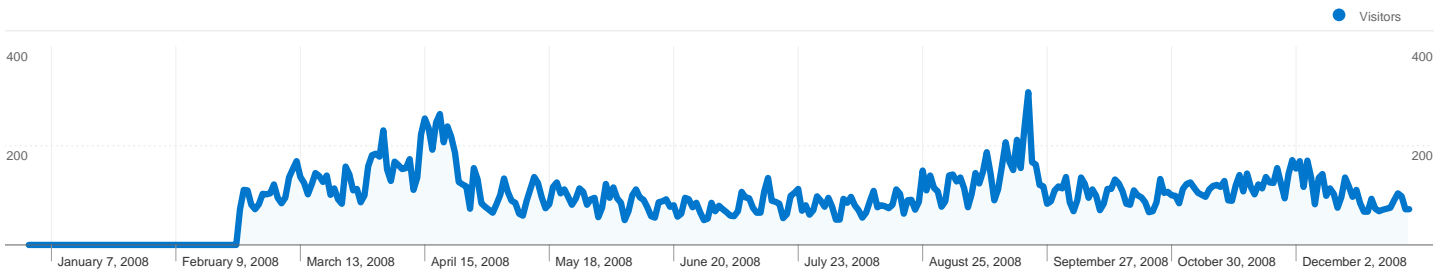

25,675 people visited this site

42,330 Visits

25,675 Absolute Unique Visitors

110,217 Pageviews

2.60 Average Pageviews

00:02:32 Time on Site

58.85% Bounce Rate

60.64% New Visits

Technical Profile

Browser	Visits	% visits	Connection Speed	Visits	% visits
Firefox	18,855	44.54%	DSL	17,165	40.55%
Internet Explorer	18,388	43.44%	Unknown	15,603	36.86%
Opera	4,019	9.49%	Cable	5,005	11.82%
Chrome	606	1.43%	T1	2,820	6.66%
Safari	284	0.67%	Dialup	1,439	3.40%