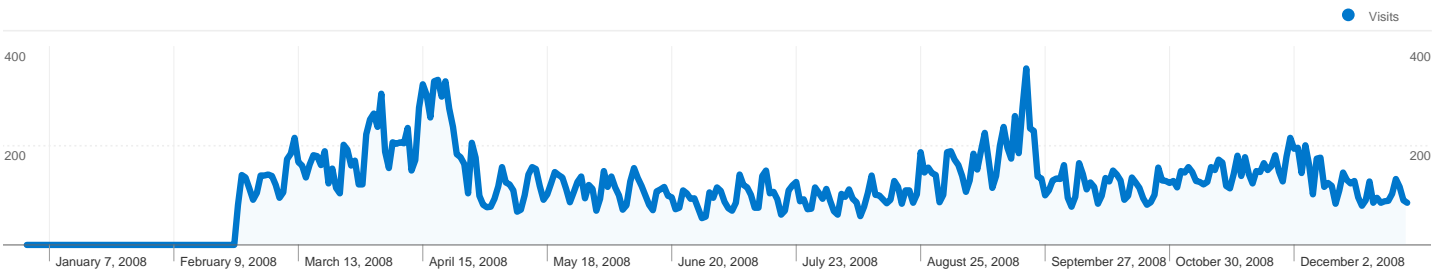

All traffic sources sent a total of 42,330 visits